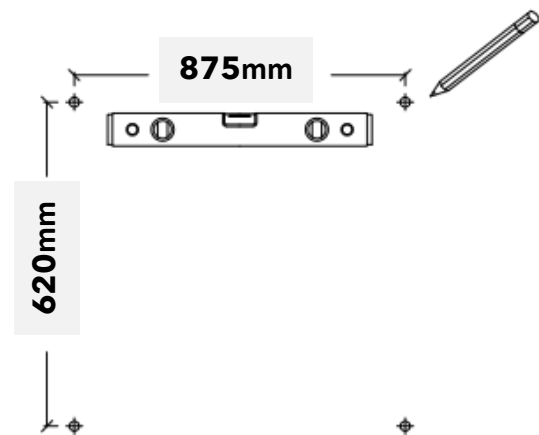

SOLARA LARGE 900 X 900mm

ALUMINIUM WALL MOUNTED SCREEN ASSEMBLY INSTRUCTIONS

Assembly should be carried out by a qualified person. Incorrect assembly may lead to the screen falling and causing injury or damage. As wall materials vary, wall anchors have not been included. For advice on suitable screw systems, contact your local hardware store.

STEP 1

Remove screen from box and carefully peel off all protective film

STEP 2

Mark the wall according to the chart and install your anchor bolts

STEP 3

'Hook' your screen onto the wall anchors

STEP 4

Tighten screws to ensure your screen is safe and secure